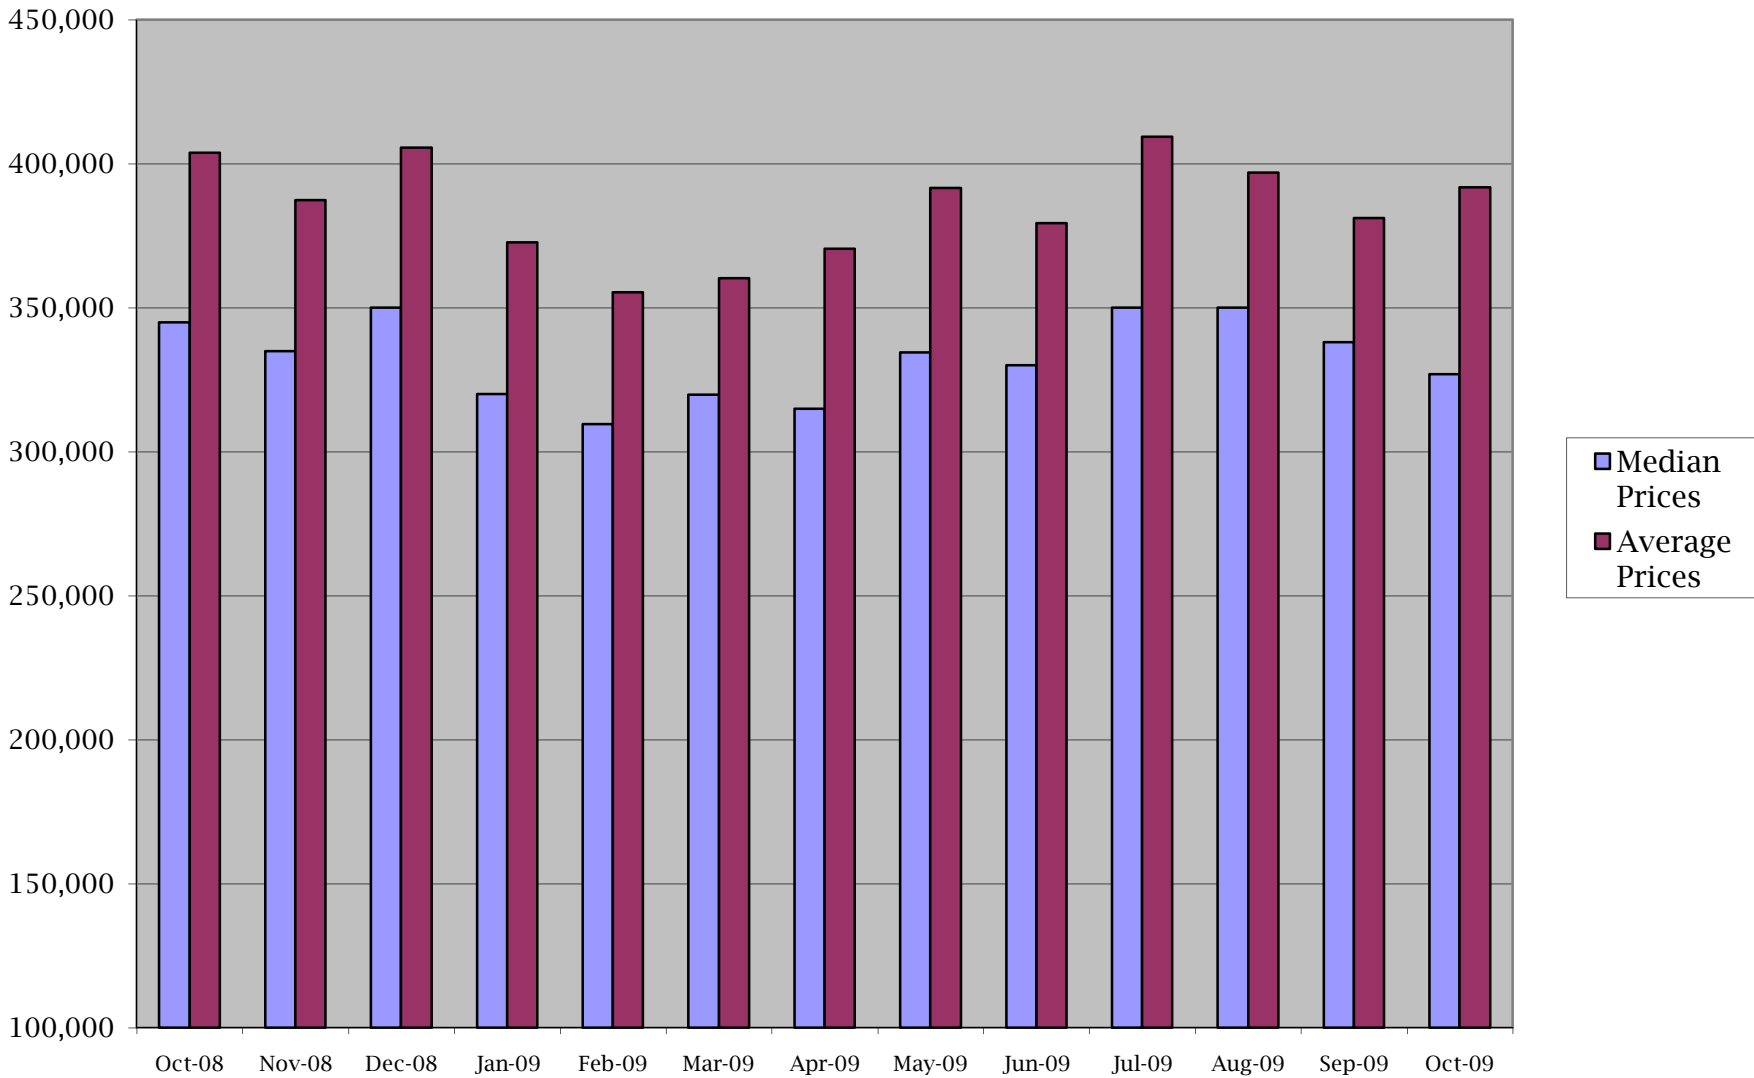

Suffolk County Median and Average Closing Prices October 2008 - October 2009

(in \$'s)

Source: Multiple Listing Service of Long Island, Inc.