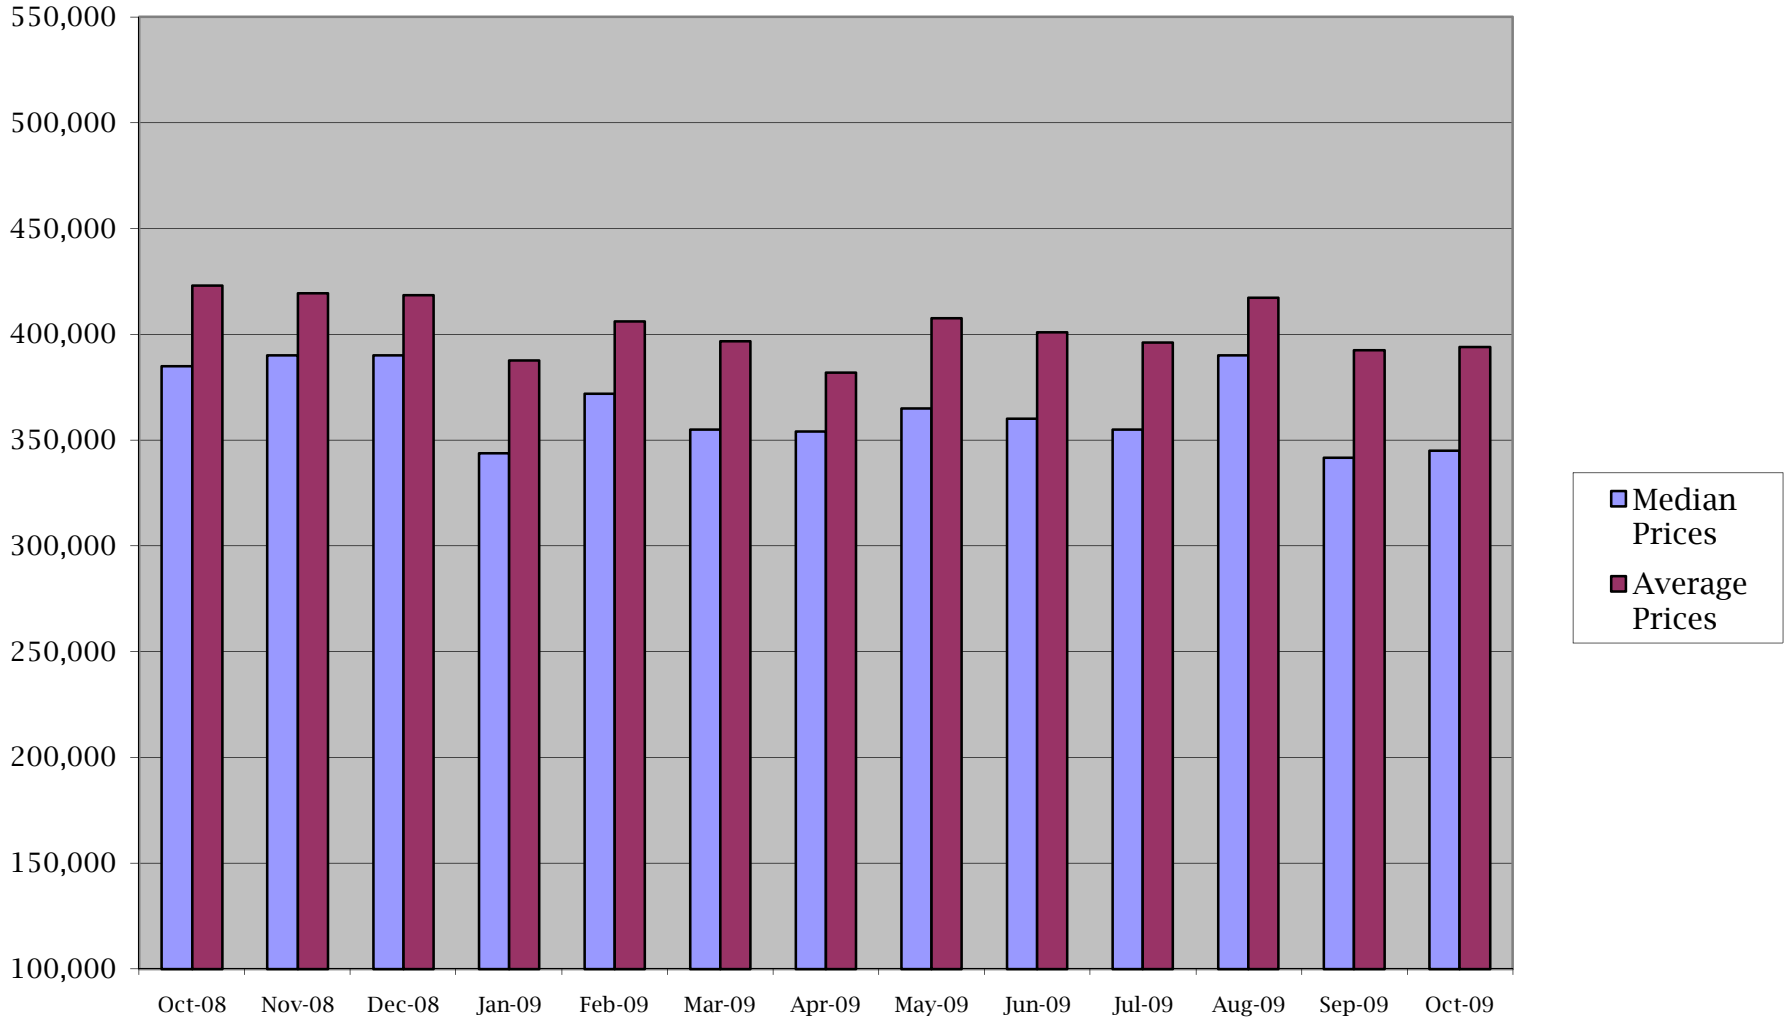

Queens County Median and Average Closing Prices
October 2008 - October 2009

(in \$'s)

Source: Multiple Listing Service of Long Island, Inc.