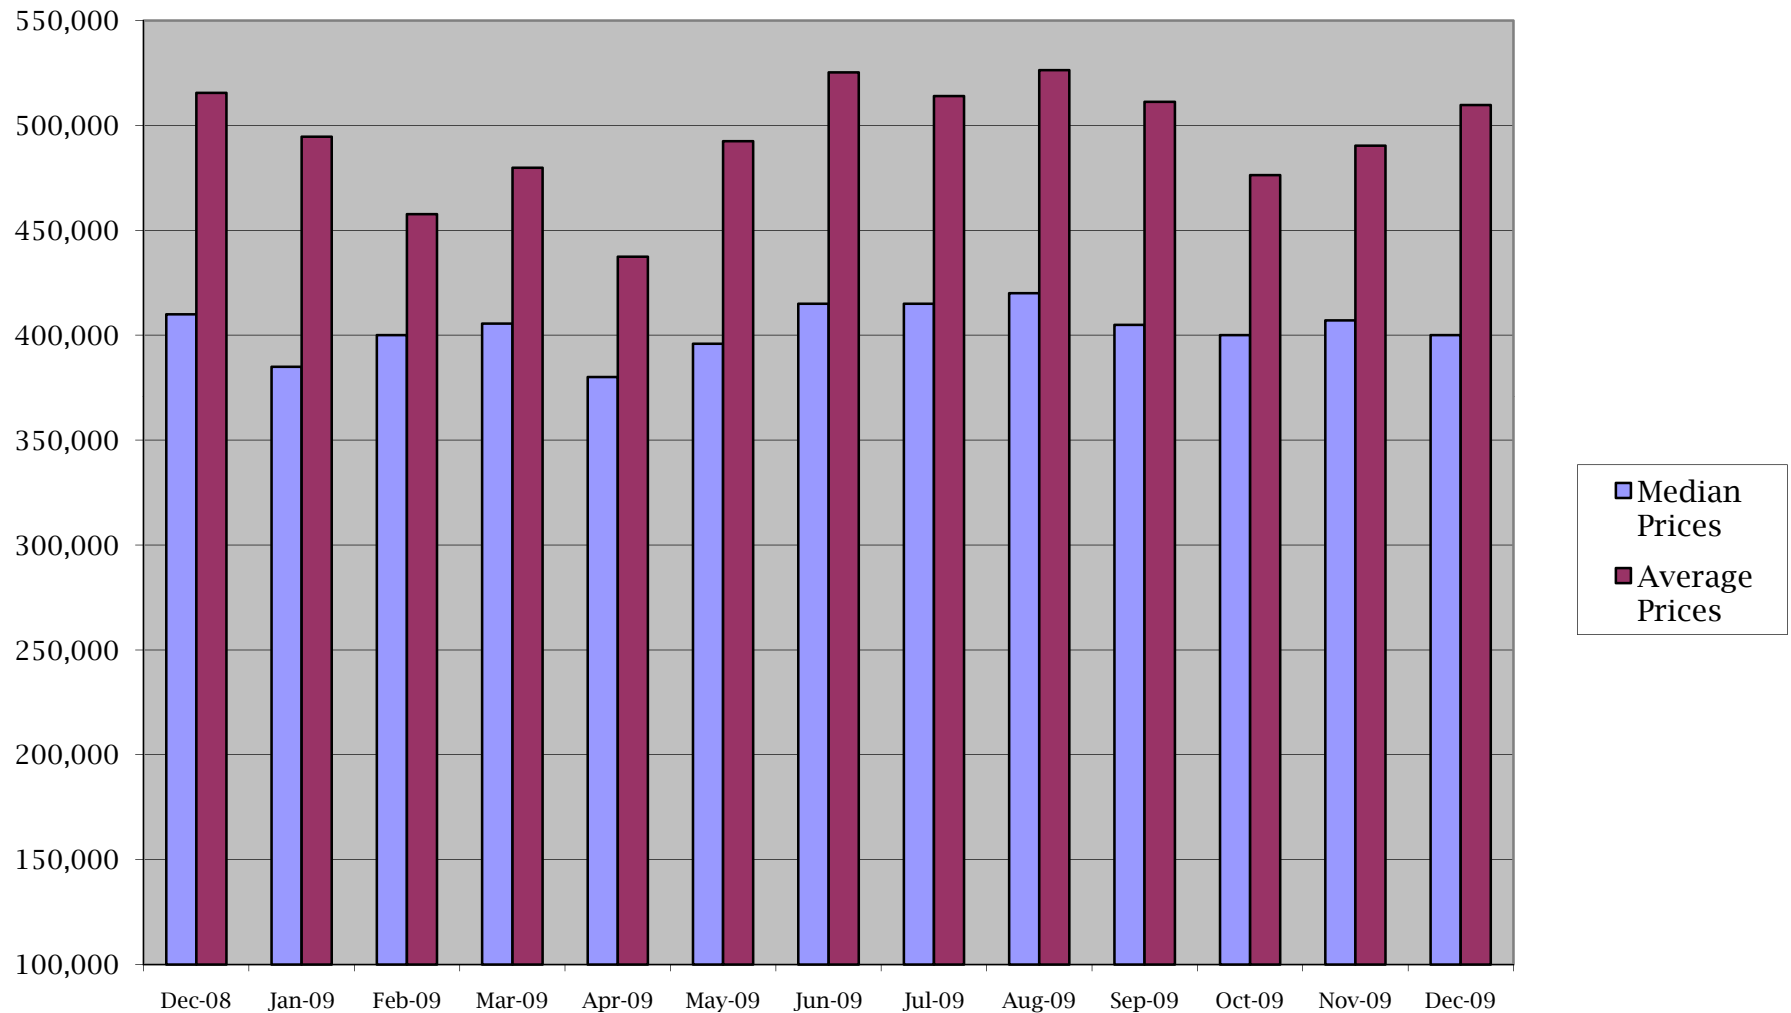

Nassau County Median and Average Closing Prices December 2008 - December 2009

(in \$'s)

Source: Multiple Listing Service of Long Island, Inc.